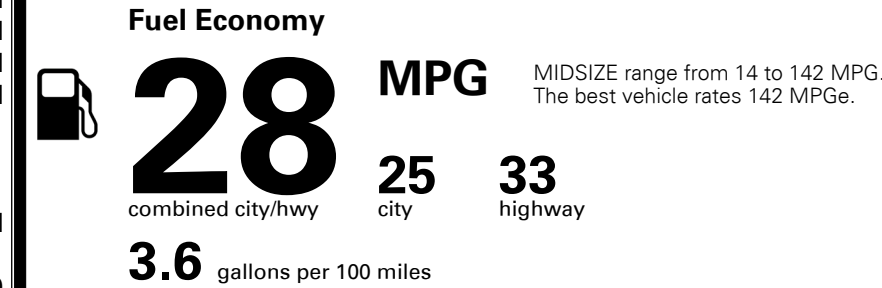

NOTE: When you purchase this vehicle, Kia America, Inc. collects personal information you provide to the dealership. For information on our collection and use of personal information and your rights, please see our Privacy Policy on www.kia.com.

MANUFACTURER'S SUGGESTED RETAIL PRICE ▶

$ 27,690.00

COMPARE GT-LINE AWD FEATURES

Added to/in place of standard GT-Line FWD features
- All-Wheel Drive (AWD)
- Drive Mode Select w/ Snow Mode
- Heated Front Seats

Included
Included
Included
Included

ADDITIONAL INSTALLED EQUIPMENT: (In addition to or in place of standard features)

GT-Line Red Interior Package
- GT-Line Red SynTex Seating Material
GT-Line AWD Premium Package
- Panoramic Sunroof w/ Power Sunshade
- LED Projection Headlights
- Fwd Collision-Avoidance Assist-Cyclist/Junction
- Navi Smart Cruise Control-Curve w/ Stop&Go
- Highway Driving Assist
- LED Overhead Interior Lighting
- Heated Steering Wheel
Rear Bumper Applique
Carpeted Floor Mats
Auto-Dimming Mirror w/HomeLink™
LED Trunk Light
Trunk Cargo Management System

Included
$1,900.00

$75.00
$155.00
$350.00
$115.00
$150.00

MSRP INCLUDING OPTIONS

$ 30,435.00

INLAND FREIGHT AND HANDLING

$ 995.00

TOTAL MANUFACTURER'S SUGGESTED RETAIL PRICE ▶

$ 31,430.00

TOTAL ADDITIONAL WEIGHT: 13.5

**#1 LONG-TERM DEPENDABILITY
AMONG MASS MARKET BRANDS.**

EPA DOT Fuel Economy and Environment

Gasoline Vehicle

You save $250
in fuel costs over 5 years compared to the average new vehicle.

Annual fuel cost $1,250