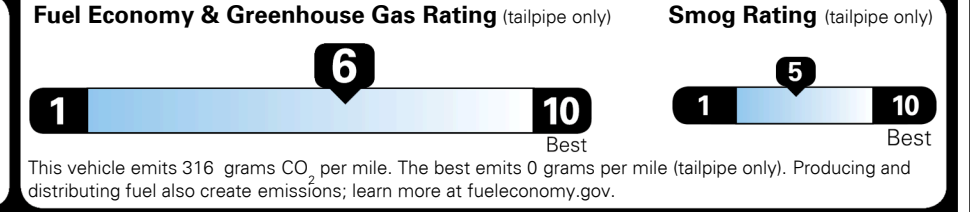

Actual results will vary for many reasons, including driving conditions and how you drive and maintain your vehicle. The average new vehicle gets 27 MPG and costs $6,500 to fuel over 5 years. Cost estimates are based on 15,000 miles per year at $ 2.35 per gallon. MPGe is miles per gasoline gallon equivalent. Vehicle emissions are a significant cause of climate change and smog.

fuelconomy.gov

Calculate personalized estimates and compare vehicles