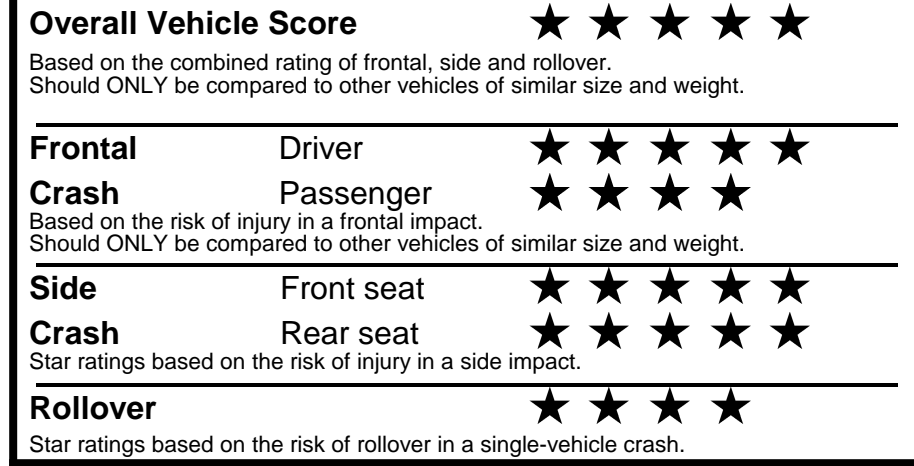

GOVERNMENT 5-STAR SAFETY RATINGS

Star ratings range from 1 to 5 stars (★★★★★) with 5 being the highest. Source: National Highway Traffic Safety Administration (NHTSA). www.safercar.gov or 1-888-327-4236

Manufacturer's suggested retail price includes Manufacturer's recommended pre-delivery service. License and title fees, state and local taxes and other dealer installed options and accessories are not included in the manufacturer's suggested retail price.

PARTS CONTENT INFORMATION

FOR VEHICLES IN THIS CAR LINE U.S./CANADIAN PARTS CONTENT: 60 %

MAJOR SOURCES OF FOREIGN PARTS: KOREA: 30%

NOTE: PARTS CONTENT DOES NOT INCLUDE FINAL ASSEMBLY, DISTRIBUTION, OR OTHER NON-PARTS COSTS.

FOR THIS VEHICLE FINAL ASSEMBLY POINT: WEST POINT, GA, USA

COUNTRY OF ORIGIN ENGINE: USA
TRANSMISSION: USA