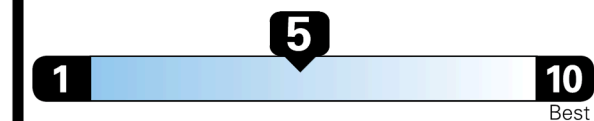

EPA DOT Fuel Economy and Environment

Gasoline Vehicle

Fuel Economy
25 MPG
combined city/hwy
23 MPG
city
28 MPG
highway
4.0 gallons per 100 miles

SMALL SUVs range from 14 to 129 MPG. The best vehicle rates 132 MPGe.

You spend $750 more in fuel costs over 5 years compared to the average new vehicle.

Annual fuel cost $1,750

Fuel Economy & Greenhouse Gas Rating (tailpipe only)

This vehicle emits 357 grams CO₂ per mile. The best emits 0 grams per mile (tailpipe only). Producing and distributing fuel also create emissions; learn more at fueleconomy.gov.

Smog Rating (tailpipe only)