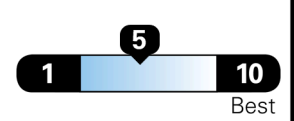

Actual results will vary for many reasons, including driving conditions and how you drive and maintain your vehicle. The average new vehicle gets 28 MPG and costs $8,000 to fuel over 5 years. Cost estimates are based on 15,000 miles per year at $ 2.95 per gallon. MPGe is miles per gasoline gallon equivalent. Vehicle emissions are a significant cause of climate change and smog.

fueleconomy.gov

Calculate personalized estimates and compare vehicles