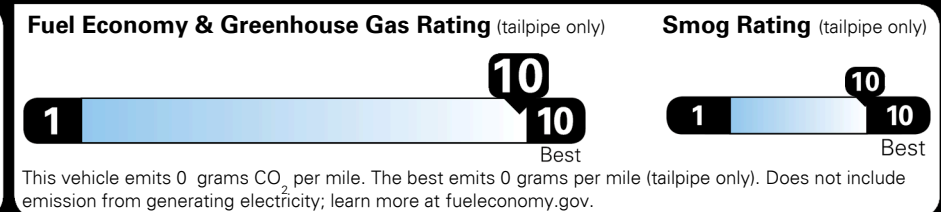

Actual results will vary for many reasons, including driving conditions and how you drive and maintain your vehicle. The average new vehicle gets 27 MPG and costs $6,500 to fuel over 5 years. Cost estimates are based on 15,000 miles per year at $0.13 per kW-hr. MPGe is miles per gasoline gallon equivalent. Vehicle emissions are a significant cause of global warming and smog.

fueleconomy.gov
Calculate personalized estimates and compare vehicles

GOVERNMENT 5-STAR SAFETY RATINGS

Overall Vehicle Score	Not Rated	
Based on the combined rating of frontal, side and rollover. Should ONLY be compared to other vehicles of similar size and weight.		
Frontal Crash	Driver	Not Rated
	Passenger	Not Rated
Based on the risk of injury in a frontal impact. Should ONLY be compared to other vehicles of similar size and weight.		
Side Crash	Front seat	Not Rated
	Rear seat	Not Rated
Star ratings based on the risk of injury in a side impact.		
Rollover	Not Rated	
Star ratings based on the risk of rollover in a single-vehicle crash.		

Star ratings range from 1 to 5 stars (★★★★★) with 5 being the highest.
Source: National Highway Traffic Safety Administration (NHTSA).
www.safercar.gov or 1-888-327-4236

Manufacturer's suggested retail price includes Manufacturer's recommended pre-delivery service. License and title fees, state and local taxes and other dealer installed options and accessories are not included in the manufacturer's suggested retail price.

PARTS CONTENT INFORMATION

FOR VEHICLES IN THIS CAR LINE U.S./CANADIAN PARTS CONTENT: 0 %

MAJOR SOURCES OF FOREIGN PARTS:
KOREA: 65%
CHINA: 30%

NOTE: PARTS CONTENT DOES NOT INCLUDE FINAL ASSEMBLY, DISTRIBUTION, OR OTHER NON-PARTS COSTS.

FOR THIS VEHICLE FINAL ASSEMBLY POINT:
HWASUNG, KOREA

COUNTRY OF ORIGIN
ENGINE: KOREA
TRANSMISSION: KOREA