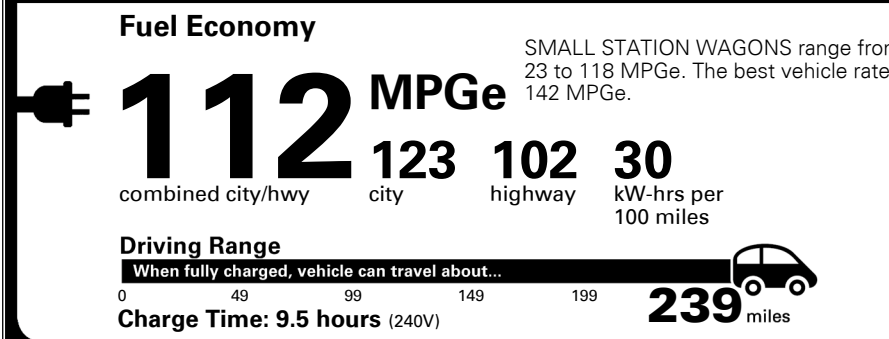

MANUFACTURER'S SUGGESTED RETAIL PRICE ▶ $ 39,990.00

ADDITIONAL INSTALLED EQUIPMENT:
(In addition to or in place of standard features)
Cold Weather Package $1,100.00
- Battery Heater
- Heat Pump
- Heated Steering Wheel
Carpeted Floor Mats $155.00

MSRP INCLUDING OPTIONS $ 41,245.00

INLAND FREIGHT AND HANDLING $ 1,175.00

TOTAL MANUFACTURER'S SUGGESTED RETAIL PRICE ▶ $ 42,420.00

*Ask dealer for details.
**Kia Connect may be currently unavailable for Model Year 2022 and newer vehicles sold or purchased in Massachusetts; please see owners.kia.com for updates on availability.
NOTE: When you purchase this vehicle, Kia America, Inc. collects personal information you provide to the dealership. For information on our collection and use of personal information and your rights, please see our Privacy Policy on www.kia.com.

TOTAL ADDITIONAL WEIGHT: 6.8

**#1 LONG-TERM DEPENDABILITY
AMONG MASS MARKET BRANDS.**

EPA DOT Fuel Economy and Environment

Electric Vehicle

You save $3,500
in fuel costs over 5 years compared to the average new vehicle.

Annual fuel cost $600